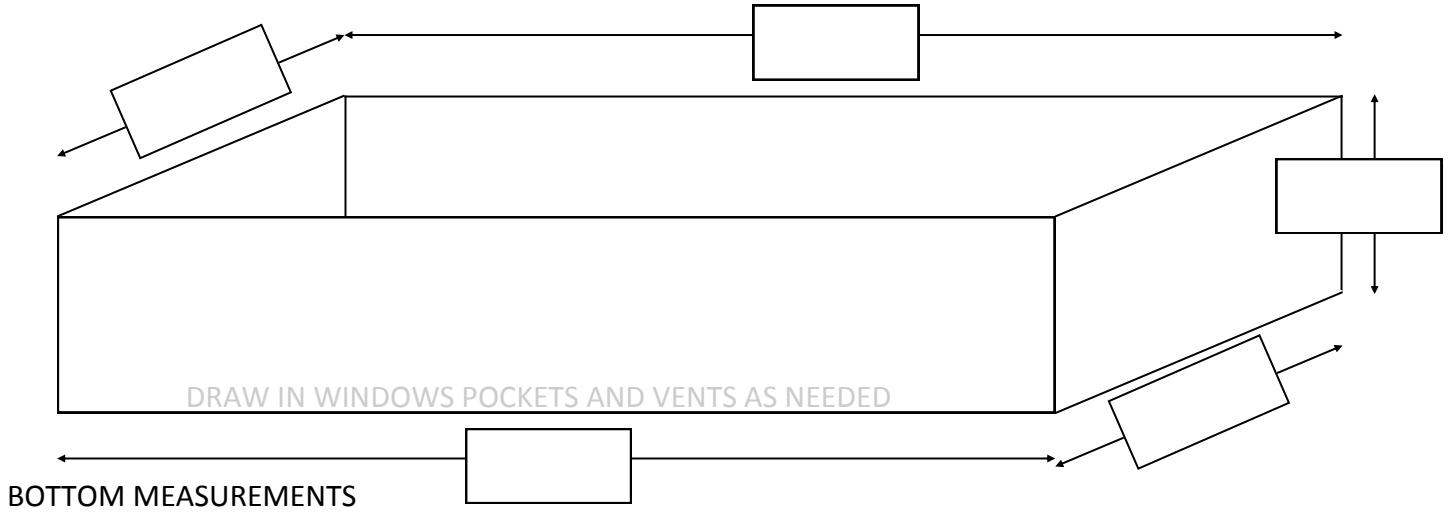

POP TOP SURROUND MEASURE SHEET

CUSTOMER	PHONE
	MOBILE:
	DATE NEEDED:
	PAYMENT TERMS:

TOP MEASUREMENTS

FOR MEASURING INFORMATION PLEASE PHONE (08) 8357 4444 DURING BUSINESS

MATERIAL		SPECIAL DETAILS
TOP FIXING		
BOTTOM FIXING		
VELCRO SURROUNDS		
QTY OF WINDOWS ____ POCKETS ____ VENTS ____		